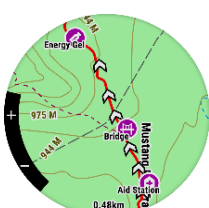

Applied Ballistics

Stealth Mode

Kill-Switch

Jumpmaster

Nexrad Wetterradar

Dual-Position

Ausdauerwert

Hill Score